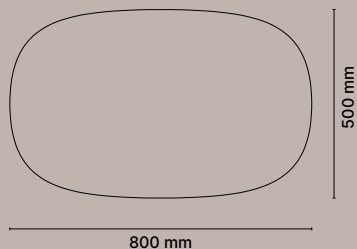

HANG OUT, Brogliato Traverso

1906-33
LARGE WALL

Dettagli
Details

Struttura metallo
Metal structure

Codice
Code

65W
Fino a / Up to
1561lm (direct + indirect light)
3000K
Dimmable DALI
IP20

- Nero opaco / Matt black
- Bianco opaco / Matt white

1906-33-1100-PXNE
1906-33-0100-PXNE

65W
Fino a / Up to
1561lm (direct + indirect light)
2700K
Dimmable DALI
IP20

- Nero opaco / Matt black
- Bianco opaco / Matt white

1906-33-1100-PXWE
1906-33-0100-PXWE

65W
Fino a / Up to
1561lm (direct + indirect light)
3000K
Dimmable 0-10V
IP20

- Nero opaco / Matt black
- Bianco opaco / Matt white

1906-33-1100-DXNE
1906-33-0100-DXNE

65W
Fino a / Up to
1561lm (direct + indirect light)
2700K
Dimmable 0-10V
IP20

- Nero opaco / Matt black
- Bianco opaco / Matt white

1906-33-1100-DXWE
1906-33-0100-DXWE

1906-93
LARGE OVAL HORIZONTAL PANEL

Finiture
Finishes

Codice
Code

- Legno frassino ingrigito / Greying ash wood 1906-93-L700
- Legno frassino sbiancato / Bleached ash wood 1906-93-L600
- MDF laccato opaco blu scuro / Matt laquered MDF Dark blue / RAL 5011 1906-93-4100
- MDF laccato azzurro / Matt laquered MDF Light blue / RAL 5024 1906-93-3600
- MDF laccato tortora / Matt laquered MDF Tortora / RAL 7006 1906-93-3500
- MDF laccato grigio / Matt laquered MDF Grey / RAL 7035 1906-93-3300
- MDF laccato giallo / Matt laquered MDF Yellow / RAL 1003 1906-93-3100
- MDF laccato rosso / Matt laquered MDF Red / RAL 3031 1906-93-1300