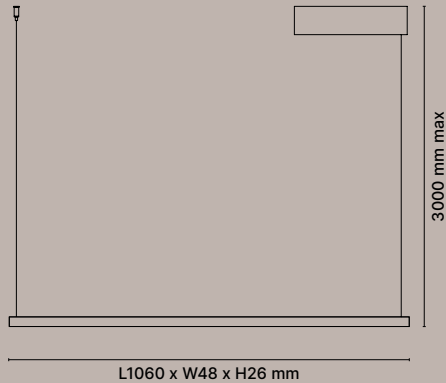

COMPOSIZIONI / COMPOSITIONS

1906-21 + 1906-91 + 1906-92

1906-21 + 1906-95 + 1906-94

1906-22
NAKED SUSPENSION

Dettagli
Details

Struttura metallo
Metal tructure

Codice
Code

60W
Fino a / Up to
1864lm (direct + indirect light)
3000K
Dimmable DALI
Cavo / Wire RAL 9005
IP20