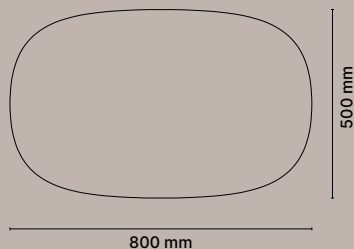

1906-93 LARGE OVAL HORIZONTAL PANEL

Finiture Finishes

Codice Code

- Legno frassino ingrigito / Greying ash wood 1906-93-L700
- Legno frassino sbiancato / Bleached ash wood 1906-93-L600
- MDF laccato opaco blu scuro / Matt laquered MDF Dark blue / RAL 5011 1906-93-4100
- MDF laccato azzurro / Matt laquered MDF Light blue / RAL 5024 1906-93-3600
- MDF laccato tortora / Matt laquered MDF Tortora / RAL 7006 1906-93-3500
- MDF laccato grigio / Matt laquered MDF Grey / RAL 7035 1906-93-3300
- MDF laccato giallo / Matt laquered MDF Yellow / RAL 1003 1906-93-3100
- MDF laccato rosso / Matt laquered MDF Red / RAL 3031 1906-93-1300